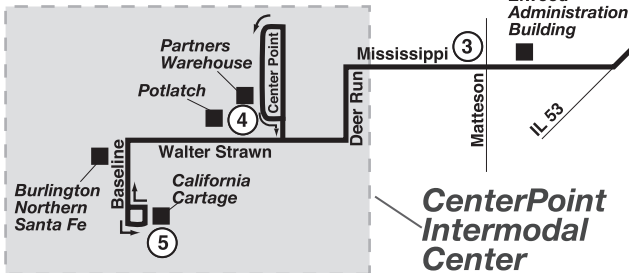

Route 511

Effective Date
November 1, 2004

Pace accepts all CTA passes.

Pace route transfers in downtown Joliet
at Jefferson & Chicago: 501, 502, 503, 505, 507
at Washington & Scott: 504, 506, 831, 834

Joliet

www.pacebus.com

Elwood

012304strv_upd110104strp