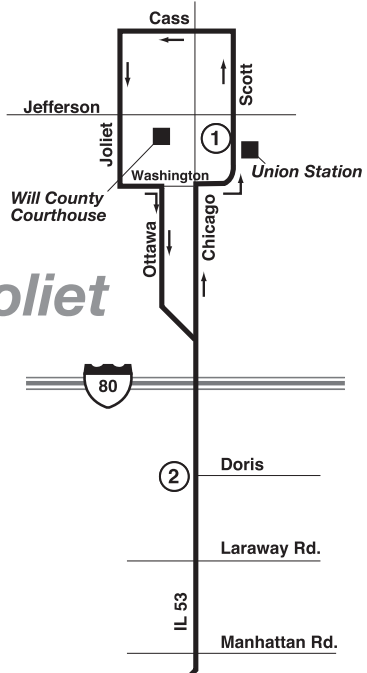

Route 511

Effective Date
November 1, 2004

Pace accepts all CTA passes.

Pace route transfers in downtown Joliet
at Jefferson & Chicago: 501, 502, 503, 505, 507
at Washington & Scott: 504, 506, 831, 834

Joliet

www.pacebus.com

Elwood

012304strv_upd110104strp